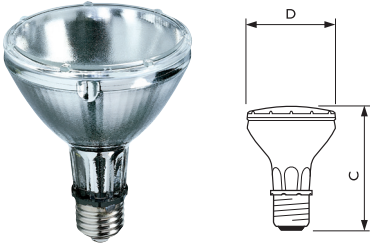

# MASTER CDM-R PAR 30

Compact, high-efficiency, long-life Ceramic Metal Halide discharge reflector lamp producing crisp white sparkling light with good colour rendering that enhances the look of merchandise. Stable colour over lifetime. Easy to install in simple open luminaires, reducing installation and relamping costs.

Product ID	Overall Length C max.	Diameter D max.
PAR30L	123	95

Dimensions in mm